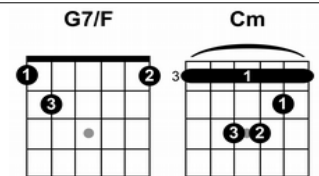

In My Life - The Beatles

Key: Capo 2nd Fret

[Intro]

	G		D	G		D						
E	---	3	-----	2	-----	3	-----	2	----			
B	--0	-----	0	--1	--3	-----	0	----	0	--1	--3	-----
G	-----	-----										
D	-----	-----										
A	-----	-----										
E	-----	-----										

[Piano Solo]

G D Em G7/F C Cm G
 G D Em G7/F C Cm G

[Verse 3]

Though I know I'll never lose affection for people and things that went before, Em C F G
I know I'll often stop and think about them, Em A7 Cm G **in my life I'll love you more.**

	G		D			
E	---	3	-----	2	----	
B	--0	-----	0	--1	--3	-----
G	-----	-----				
D	-----	-----				
A	-----	-----				
E	-----	-----				

[Closing]

Cm
In my life I'll love you...

	G		D	D7	G								
E	---	3	-----	2	-----	2	-----	0	-----	2	-----	3	----
B	--0	-----	0	--1	--3	-----	1	----	1	--1	--0	----	
G	-----	-----											
D	-----	-----											
A	-----	-----											
E	-----	-----											